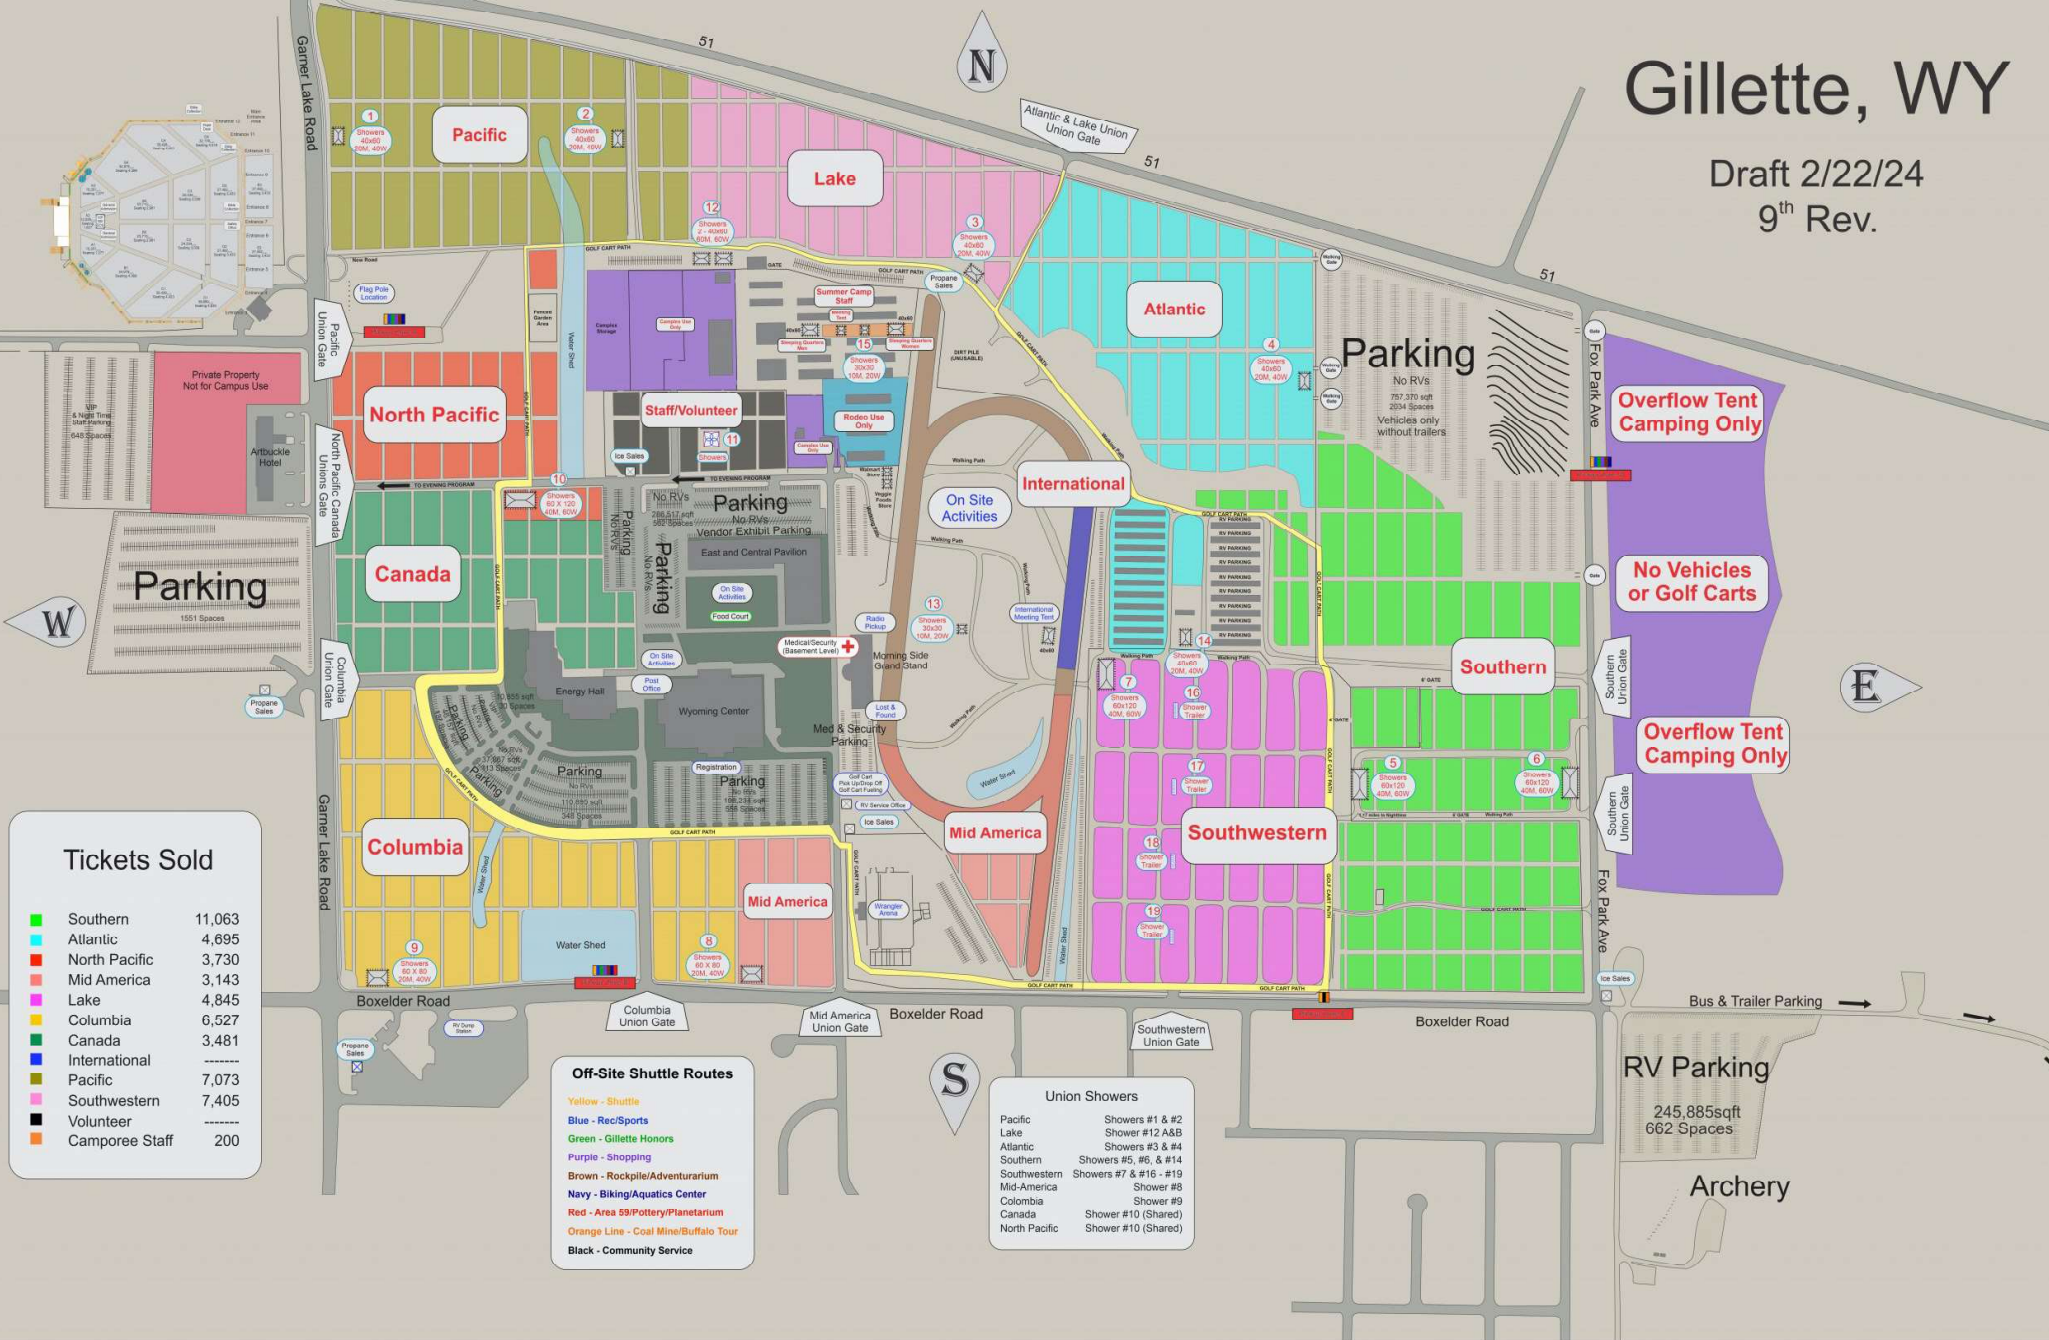

Gillette, WY

Draft 2/22/24
9th Rev.

Tickets Sold

Southern	11,063
Atlantic	4,695
North Pacific	3,730
Mid America	3,143
Lake	4,845
Columbia	6,527
Canada	3,481
International	-----
Pacific	7,073
Southwestern	7,405
Volunteer	-----
Camporee Staff	200

Off-Site Shuttle Routes

- Yellow - Shuttle
- Blue - Rec/Sports
- Green - Gillette Honors
- Purple - Shopping
- Brown - Rockpile/Adventurarium
- Navy - Biking/Aquatics Center
- Red - Area 59/Pottery/Paneterium
- Orange Line - Coal Mine/Bufallo Tour
- Black - Community Service

Union Showers

Pacific	Showers #1 & #2
Lake	Shower #12 A&B
Atlantic	Showers #3 & #4
Southern	Showers #5, #6, & #14
Southwestern	Showers #7 & #16 - #19
Mid-America	Shower #8
Colombia	Shower #9
Canada	Shower #10 (Shared)
North Pacific	Shower #10 (Shared)

Bus & Trailer Parking

RV Parking
245,885sqft
662 Spaces

Archery